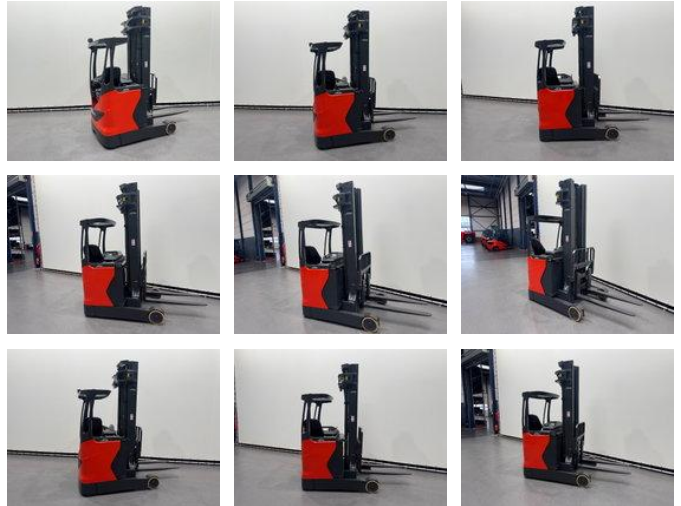

## Linde 1120 R 14 HD-01

### General characteristics

Price	€ 14.500
Brand	Linde
Subcategory	Reachtruck
Year of construction	2020
Hours displayed	4836
Condition	Used
General state	Very good
Fuel	Electric
Reference	8999

### Properties

Max. lifting capacity	1.400kg
Lifting height	6.350mm
Clearance height	2.780mm