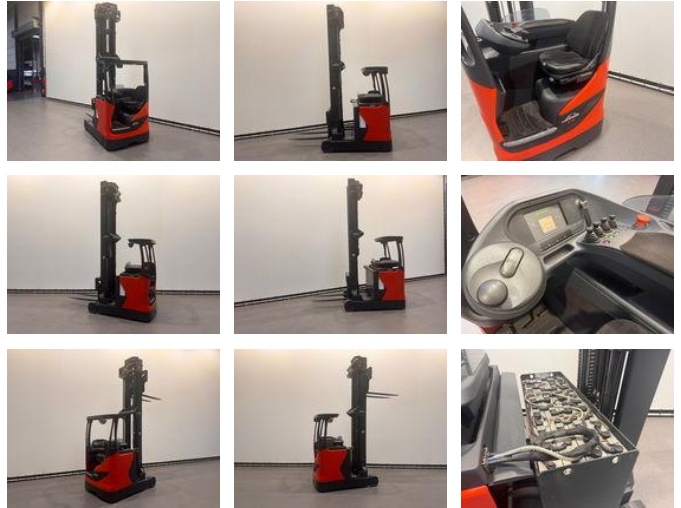

## Linde 1120 R 16 HD-01

### General features

Price	€ 9.250
Brand	Linde
Subcategory	Reachtruck
Construction year	2013
Hourmeter reading	5851
Condition	Used
General condition	Very good
Fuel	Electric
Reference	8291

### Characteristics

Lifting capacity	1.600kg
Lifting height	9.700mm
Clearance height	3.900mm