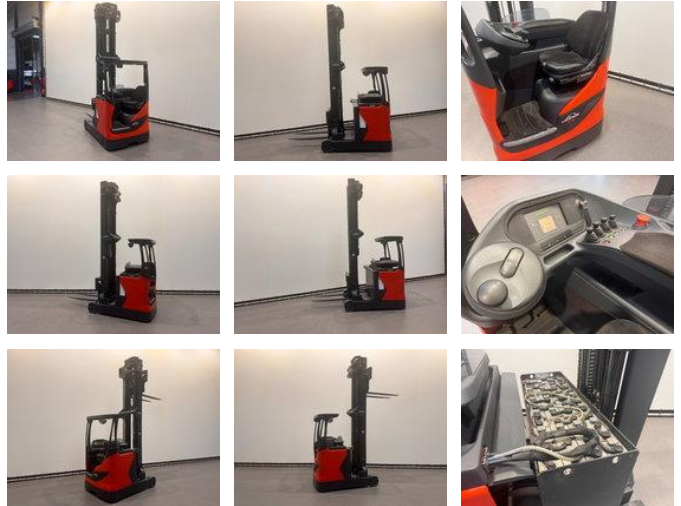

Linde 1120 R 16 HD-01

General characteristics

Price	€ 9.250
Brand	Linde
Subcategory	Reachtruck
Year of construction	2013
Hours displayed	5851
Condition	Used
General state	Very good
Fuel	Electric
Reference	8291

Properties

Max. lifting capacity	1.600kg
Lifting height	9.700mm
Clearance height	3.900mm

Linde 1120 R 16 HD-01

Accessories

-
-
-
-
-