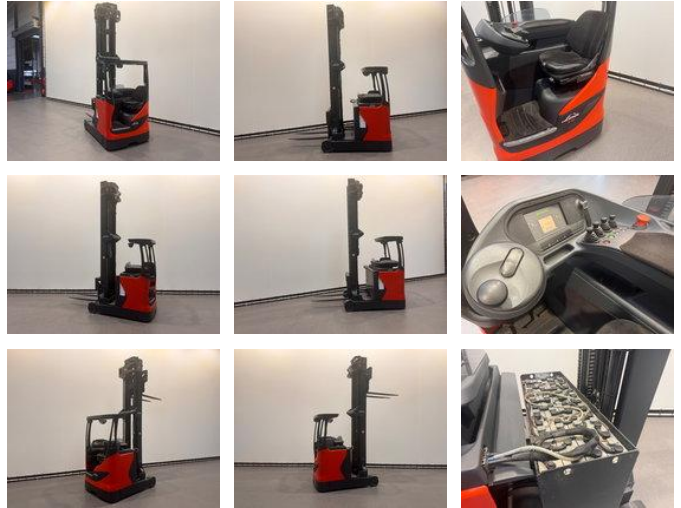

Linde 1120 R 16 HD-01

General features

Price	€ 9.250
Brand	Linde
Subcategory	Reachtruck
Construction year	2013
Hourmeter reading	5851
Condition	Used
General condition	Very good
Fuel	Electric
Reference	8291

Characteristics

Lifting capacity	1.600kg
Lifting height	9.700mm
Clearance height	3.900mm

Linde 1120 R 16 HD-01

Accessories

-
-
-
-
-