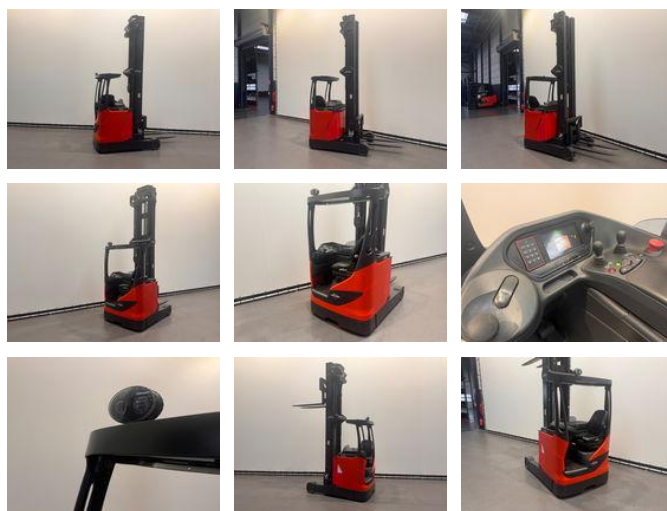

## Linde 1120 R 16 HD-01

### General features

Price	€ 9.500
Brand	Linde
Subcategory	Reachtruck
Construction year	2014
Hourmeter reading	6754
Condition	Used
General condition	Very good
Fuel	Electric
Reference	8289

### Characteristics

Lifting capacity	1.600kg
Lifting height	9.500mm
Clearance height	3.840mm