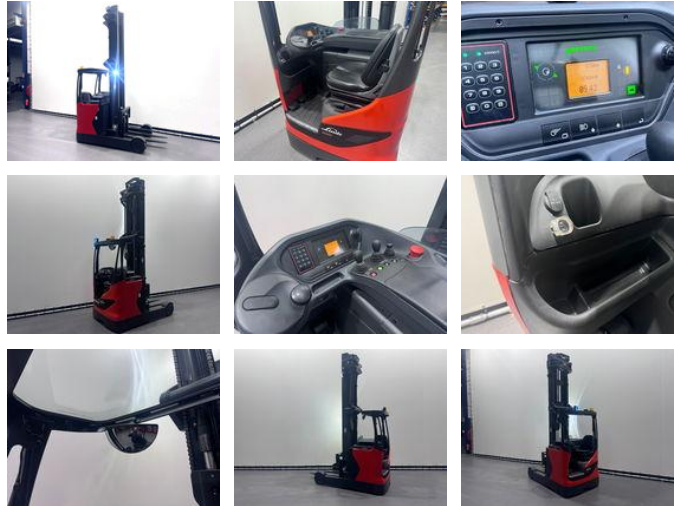

Linde 1120 R 20 HD -01

General features

Price	€ 18.500
Brand	Linde
Subcategory	Reachtruck
Construction year	2019
Hourmeter reading	1360
Condition	Used
General condition	Very good
Fuel	Electric
Reference	8488

Characteristics

Lifting capacity	2.000kg
Lifting height	9.450mm
Clearance height	3.860mm

Linde 1120 R 20 HD -01

Accessories

-
-
-
-
-
-
-
-
-