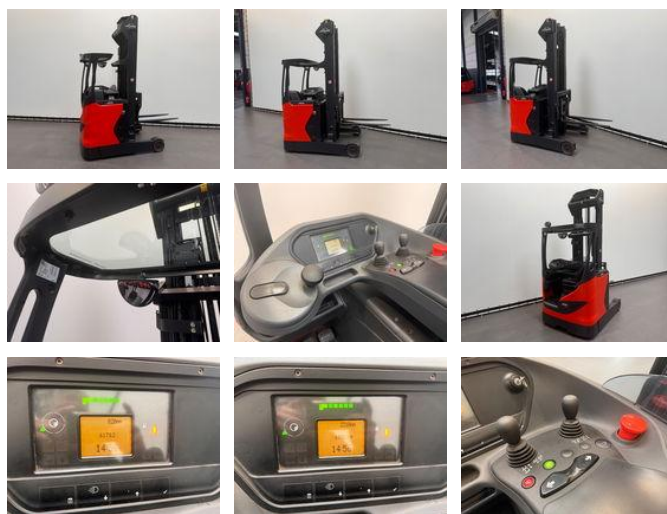

Linde 1120 R16-01

General features

Price	€ 9.950
Brand	Linde
Subcategory	Reachtruck
Construction year	2015
Hourmeter reading	6178
Condition	Used
General condition	Very good
Fuel	Electric
Reference	8287

Characteristics

Lifting capacity	1.600kg
Lifting height	7.200mm
Clearance height	2.960mm

Linde 1120 R16-01

Accessories

-
-
-