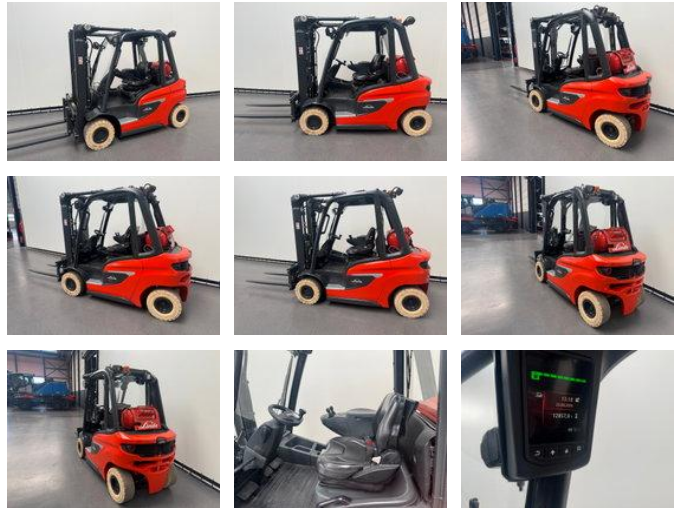

## Linde 1202 H 25 T-01

### General characteristics

Price	€ 12.500
Brand	Linde
Subcategory	Forklift
Year of construction	2020
Hours displayed	12856
Condition	Used
General state	Good
Fuel	LPG
Reference	9040

### Properties

Cabin	Half open
Max. lifting capacity	2.500kg
Lifting height	3.200mm
Mast type	Duplex
Clearance height	2.160mm