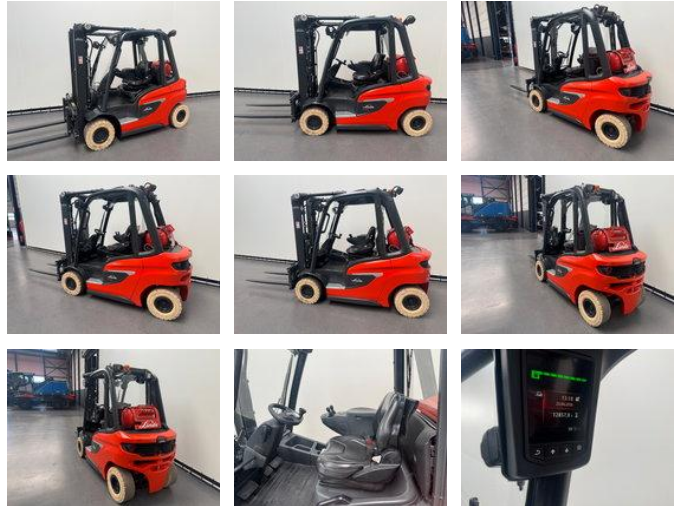

Linde 1202 H 25 T-01

General features

Price	€ 12.500
Brand	Linde
Subcategory	Forklift
Construction year	2020
Hourmeter reading	12856
Condition	Used
General condition	Good
Fuel	LPG
Reference	9040

Characteristics

Cabin	Half open
Lifting capacity	2.500kg
Lifting height	3.200mm
Mast type	Duplex
Clearance height	2.160mm

Linde 1202 H 25 T-01

Accessories

-
- 2 pedal control
-
-
-
-
-
-
-
-