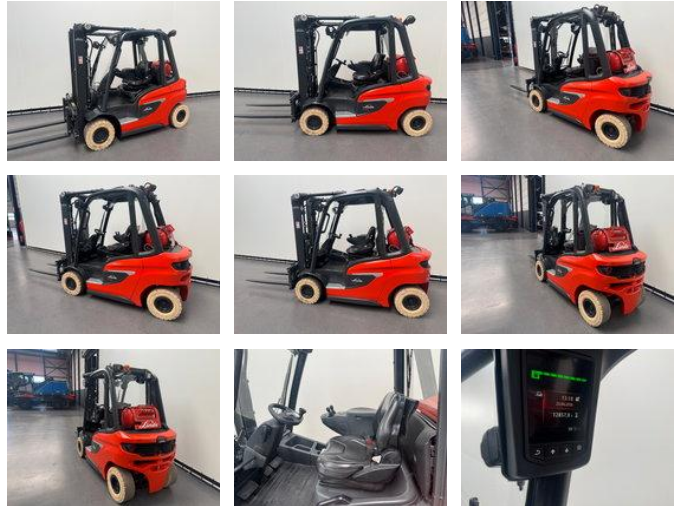

Linde 1202 H 25 T-01

General features

Price	€ 12.500
Brand	Linde
Subcategory	Forklift
Construction year	2020
Hourmeter reading	12856
Condition	Used
General condition	Good
Fuel	LPG

Characteristics

Cabin	Half open
Lifting capacity	2.500kg
Lifting height	3.200mm
Mast type	Duplex
Clearance height	2.160mm

Linde 1202 H 25 T-01

Accessories

-
- 2 pedal control
-
-
-
-
-
-
-
-