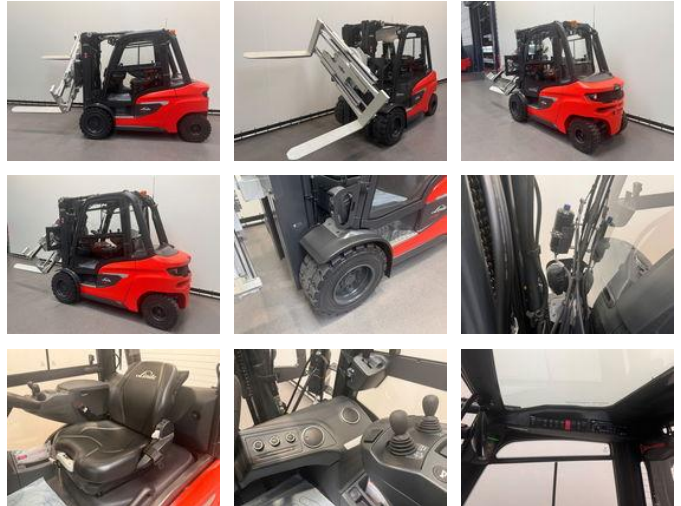

## Linde 1202 H 35 D-01

### General features

Price	Price on request
Brand	Linde
Subcategory	Forklift
Construction year	2024
Hourmeter reading	1
Color	Other
General condition	Very good
Fuel	Diesel
Reference	7974
CE marking	Yes

### Characteristics

Cabin	Closed
Lifting capacity	3.500kg
Lifting height	4.680mm
Mast type	Triplex
Clearance height	2.222mm