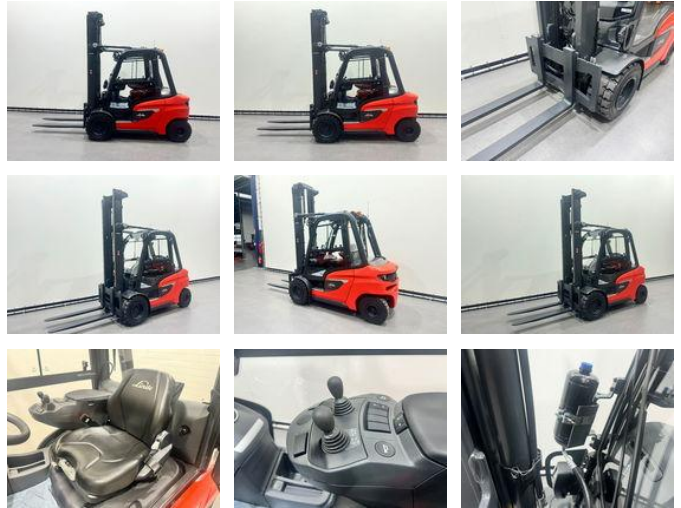

Linde 1202 H 35 D-01

General features

Price	Price on request
Brand	Linde
Subcategory	Forklift
Construction year	2025
Hourmeter reading	1
General condition	Very good
Reference	8651

Characteristics

Cabin	Closed
Lifting capacity	3.500kg
Lifting height	4.995mm
Mast type	Standard
Clearance height	3.174mm

Linde 1202 H 35 D-01

Accessories

- Cabin
-
- See-through pole
- Closed cabin
-
-
-
-
-
-
-
-