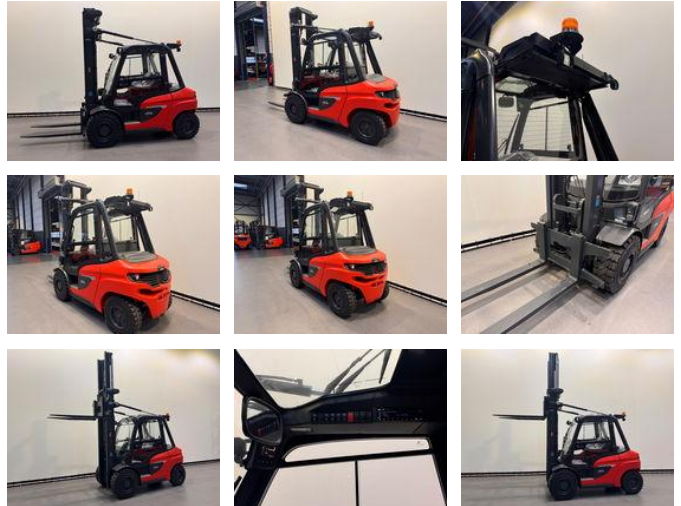

## Linde 1204 H 50 D-01/600 AIRCO

### General features

Price	Price on request
Brand	Linde
Subcategory	Forklift
Construction year	2024
Hourmeter reading	1
General condition	Very good
Reference	7843
CE marking	Yes

### Characteristics

Cabin	Closed
Lifting capacity	5.000kg
Lifting height	4.400mm
Mast type	Standard
Clearance height	3.230mm