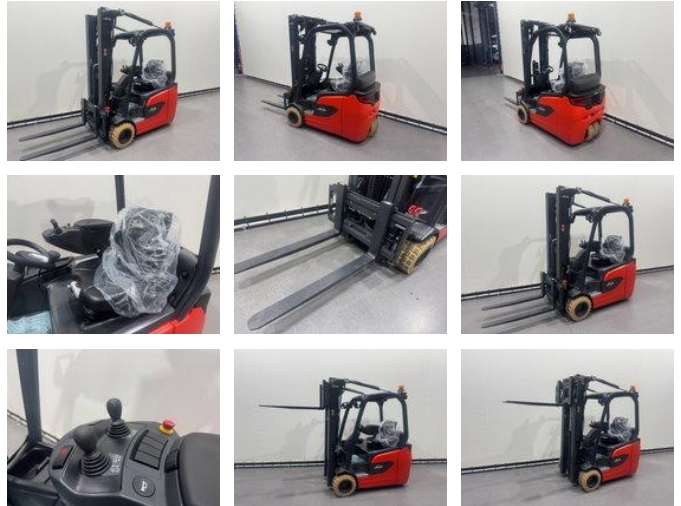

Linde 1251 E 18-01

General characteristics

Price	Price on request
Brand	Linde
Subcategory	Forklift
Year of construction	2026
Hours displayed	1
General state	Very good
Fuel	Electric
Reference	9433

Properties

Cabin	Open
Max. lifting capacity	1.800kg
Lifting height	5.075mm
Mast type	Triplex
Clearance height	2.278mm

Linde 1251 E 18-01

Accessories

- 2 pedal control
-
-
-
-
-
-