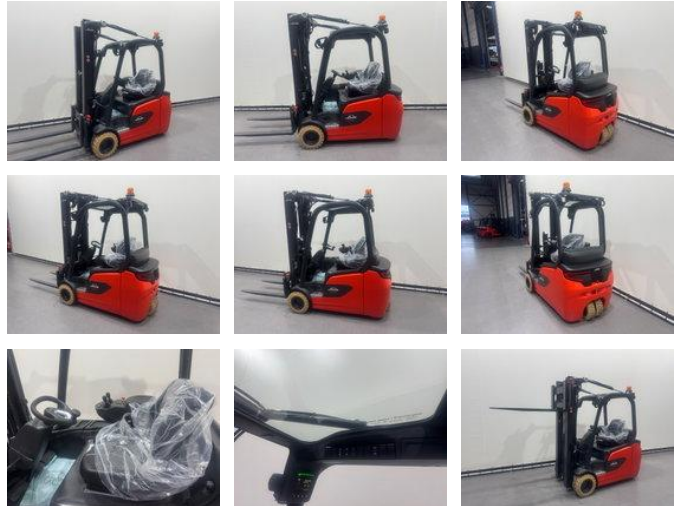

Linde 1251 E 20 L-01

General characteristics

Price	Price on request
Brand	Linde
Subcategory	Forklift
Year of construction	2026
Hours displayed	1
General state	Very good
Fuel	Electric
Reference	9206

Properties

Cabin	Open
Max. lifting capacity	2.000kg
Lifting height	5.075mm
Mast type	Triplex
Clearance height	2.278mm

Linde 1251 E 20 L-01

Accessories

- 2 pedal control
-
-
-
-
-