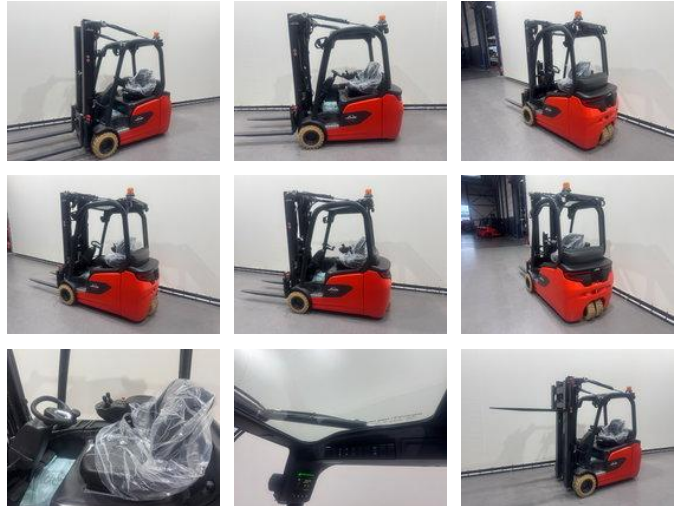

Linde 1251 E 20 L-01

General features

Price	Price on request
Brand	Linde
Subcategory	Forklift
Construction year	2026
Hourmeter reading	1
General condition	Very good
Fuel	Electric
Reference	9206

Characteristics

Cabin	Open
Lifting capacity	2.000kg
Lifting height	5.075mm
Mast type	Triplex
Clearance height	2.278mm

Linde 1251 E 20 L-01

Accessories

- 2 pedal control
-
-
-
-
-