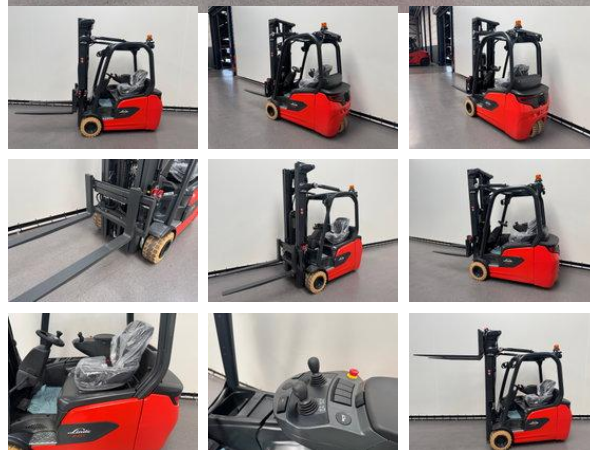

## Linde 1251 E 20 L-01

### General characteristics

Price	Price on request
Brand	Linde
Subcategory	Forklift
Year of construction	2026
Hours displayed	1
General state	Very good
Fuel	Electric
Reference	9466

### Properties

Cabin	Open
Max. lifting capacity	2.000kg
Lifting height	5.470mm
Mast type	Triplex
Clearance height	2.470mm