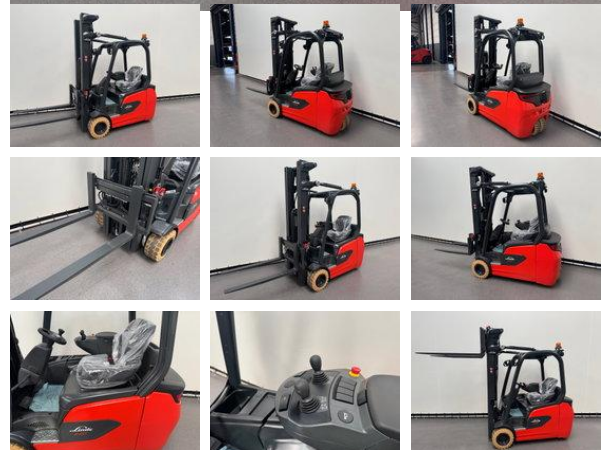

Linde 1251 E 20 L-01

General characteristics

Price	Price on request
Brand	Linde
Subcategory	Forklift
Year of construction	2026
Hours displayed	1
General state	Very good
Fuel	Electric
Reference	9442

Properties

Cabin	Open
Max. lifting capacity	2.000kg
Lifting height	5.470mm
Mast type	Triplex
Clearance height	2.470mm

Accessories

- 2 pedal control
-
-
-

-
-
-