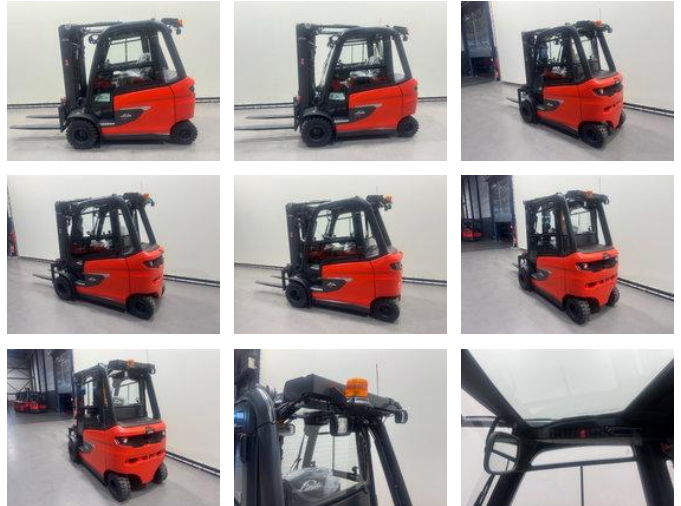

Linde 1252 E 35 HL-01 inclusief AIRCO

General characteristics

Price	Price on request
Brand	Linde
Subcategory	Forklift
Year of construction	2026
Hours displayed	1
Condition	Used
General state	Very good
Fuel	Electric
Reference	9178

Properties

Cabin	Closed
Max. lifting capacity	3.500kg
Lifting height	4.830mm
Mast type	Triplex
Clearance height	2.225mm