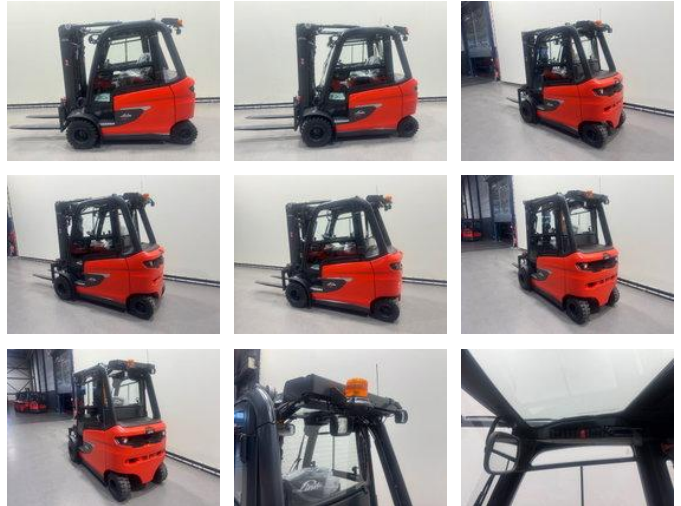

Linde 1252 E 35 HL-01 inclusief AIRCO

General characteristics

Price	Price on request
Brand	Linde
Subcategory	Forklift
Year of construction	2026
Hours displayed	1
Condition	Used
General state	Very good
Fuel	Electric
Reference	9193

Properties

Cabin	Closed
Max. lifting capacity	3.500kg
Lifting height	4.830mm
Mast type	Triplex
Clearance height	2.225mm