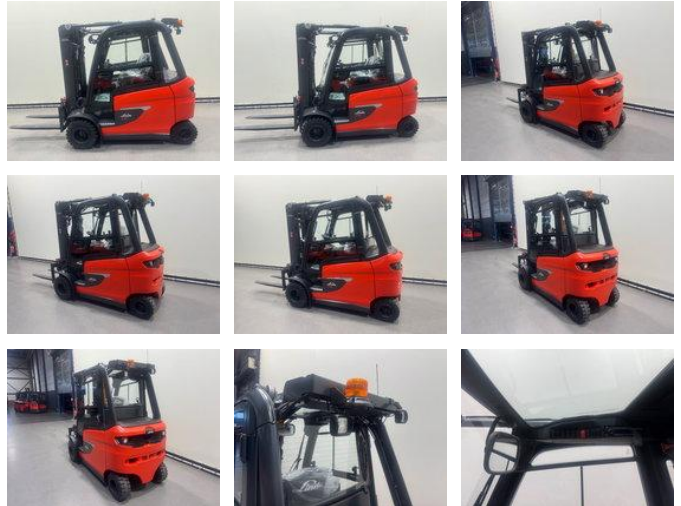

Linde 1252 E 35 HL-01 inclusief AIRCO

General features

Price	Price on request
Brand	Linde
Subcategory	Forklift
Construction year	2026
Hourmeter reading	1
Condition	Used
General condition	Very good
Fuel	Electric
Reference	9193

Characteristics

Cabin	Closed
Lifting capacity	3.500kg
Lifting height	4.830mm
Mast type	Triplex
Clearance height	2.225mm