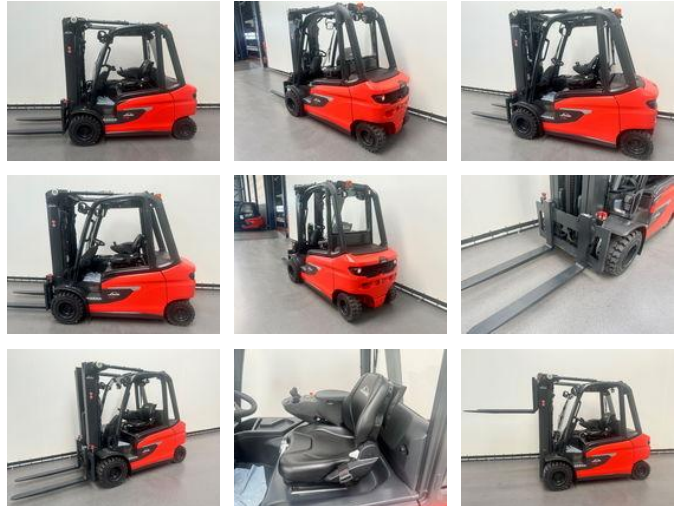

Linde 1252 E 35 L-01

General features

Price	Price on request
Brand	Linde
Subcategory	Forklift
Construction year	2025
Hourmeter reading	1
General condition	Very good
Fuel	Electric
Reference	8581

Characteristics

Cabin	Half open
Lifting capacity	3.500kg
Lifting height	4.830mm
Mast type	Triplex
Clearance height	2.230mm