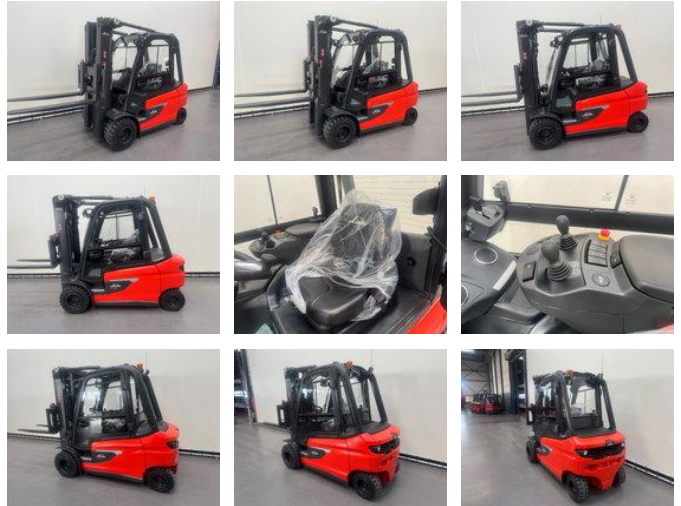

Linde 1252 E 35 L-01

General characteristics

Price	Price on request
Brand	Linde
Subcategory	Forklift
Year of construction	2026
Hours displayed	1
General state	Very good
Fuel	Electric
Reference	9438

Properties

Cabin	Closed
Max. lifting capacity	3.500kg
Lifting height	4.830mm
Mast type	Triplex
Clearance height	2.230mm

Linde 1252 E 35 L-01

Accessories

- Cabin
-
- 2 pedal control
- Closed cabin
-
-
-
-
-
-
-
-
-