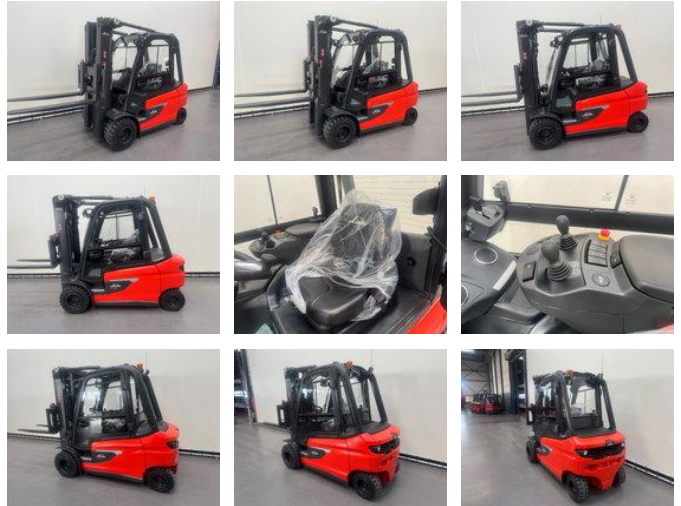

Linde 1252 E 35 L-01

General characteristics

Price	Price on request
Brand	Linde
Subcategory	Forklift
Year of construction	2026
Hours displayed	1
General state	Very good
Fuel	Electric
Reference	9439

Properties

Cabin	Closed
Max. lifting capacity	3.500kg
Lifting height	4.830mm
Mast type	Triplex
Clearance height	2.230mm

Linde 1252 E 35 L-01

Accessories

- Cabin
-
- 2 pedal control
- Closed cabin
-
-
-
-
-
-
-
-
-