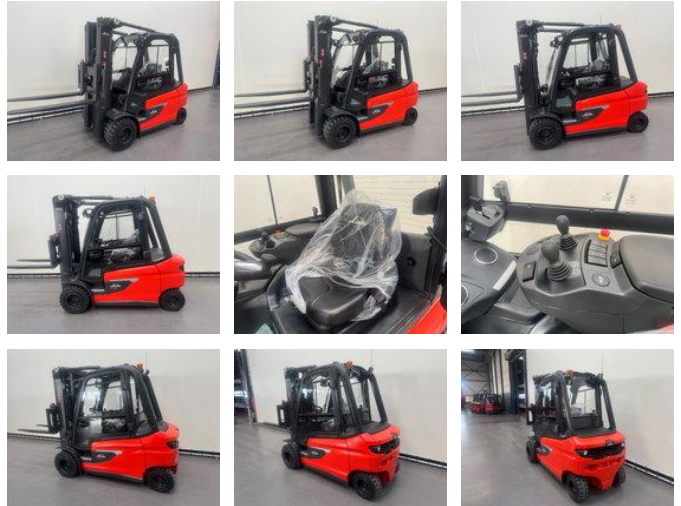

Linde 1252 E 35 L-01

General characteristics

Price	Price on request
Brand	Linde
Subcategory	Forklift
Year of construction	2026
Hours displayed	1
General state	Very good
Fuel	Electric
Reference	9440

Properties

Cabin	Closed
Max. lifting capacity	3.500kg
Lifting height	4.830mm
Mast type	Triplex
Clearance height	2.230mm

Linde 1252 E 35 L-01

Accessories

- Cabin
-
- 2 pedal control
- Closed cabin
-
-
-
-
-
-
-
-
-