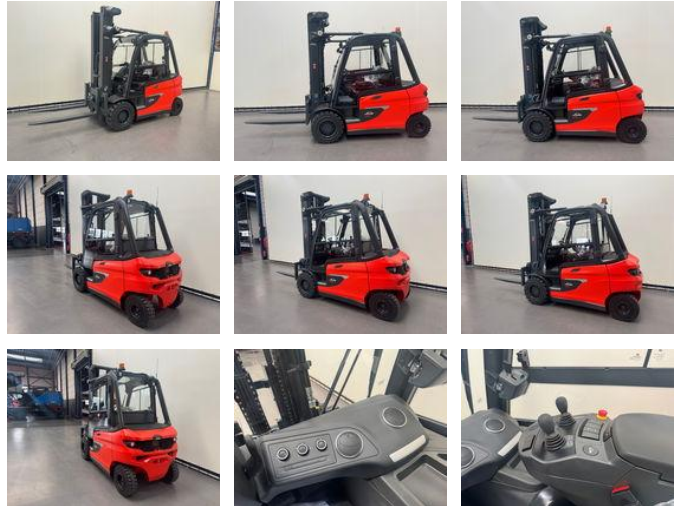

Linde 1254 E 50 HL-01/600

General features

Price	Price on request
Brand	Linde
Subcategory	Forklift
Construction year	2026
Hourmeter reading	1
General condition	Very good
Fuel	Electric
Reference	9177
CE marking	Yes

Characteristics

Cabin	Closed
Lifting capacity	5.000kg
Lifting height	5.560mm
Mast type	Triplex
Clearance height	2.835mm