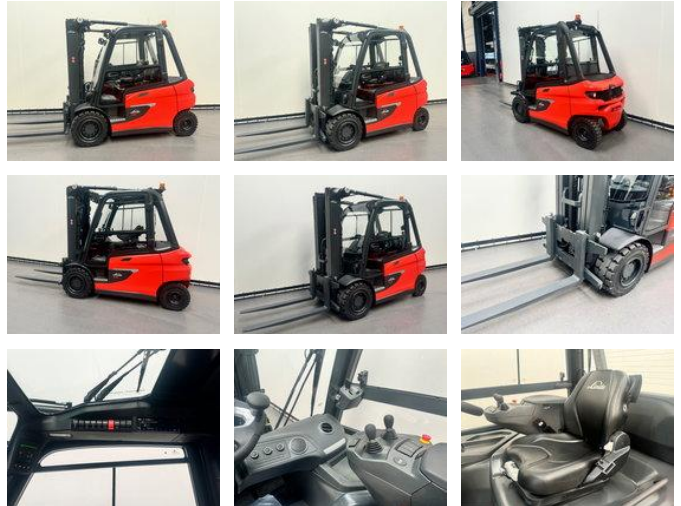

Linde 1254 E 50 HL-01/600

General characteristics

Price	Price on request
Brand	Linde
Subcategory	Forklift
Year of construction	2026
Hours displayed	1
General state	Very good
Fuel	Electric
Reference	9265
CE marking	And

Properties

Cabin	Closed
Max. lifting capacity	5.000kg
Lifting height	4.615mm
Mast type	Triplex
Clearance height	2.530mm