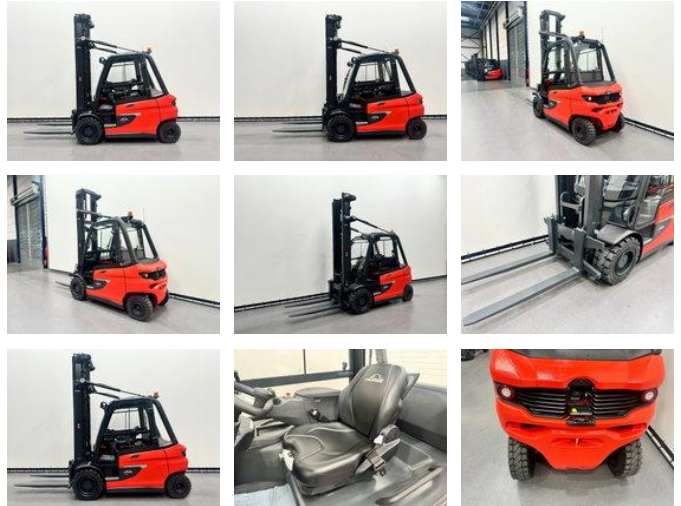

## Linde 1254 E 50 HL-01/600

### General characteristics

Price	Price on request
Brand	Linde
Subcategory	Forklift
Year of construction	2026
Hours displayed	1
General state	Very good
Fuel	Electric
Reference	9271
CE marking	And

### Properties

Cabin	Closed
Max. lifting capacity	5.000kg
Lifting height	5.000mm
Mast type	Standard
Clearance height	3.530mm