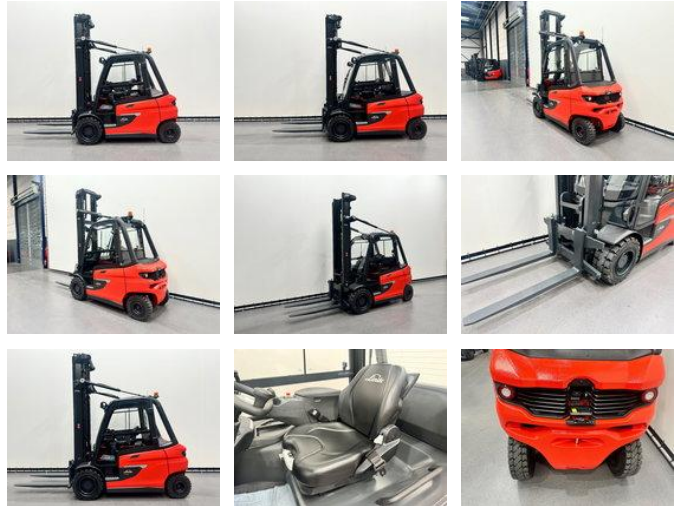

Linde 1254 E 50 HL-01/600

General features

Price	Price on request
Brand	Linde
Subcategory	Forklift
Construction year	2026
Hourmeter reading	1
General condition	Very good
Fuel	Electric
Reference	9271
CE marking	Yes

Characteristics

Cabin	Closed
Lifting capacity	5.000kg
Lifting height	5.000mm
Mast type	Standard
Clearance height	3.530mm