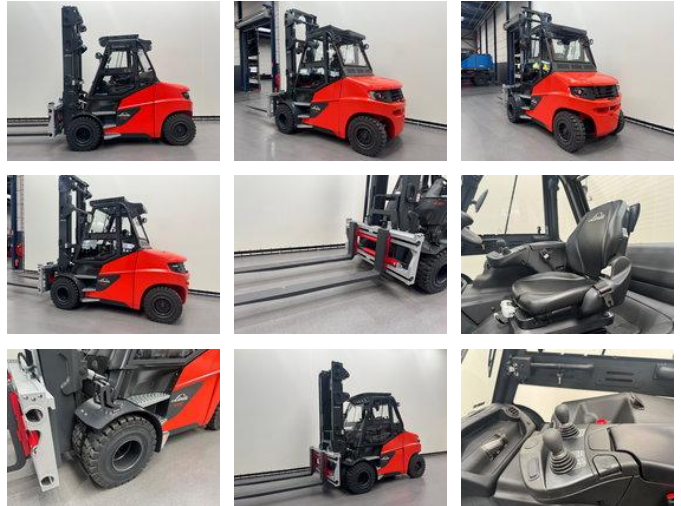

## Linde 1279 E 80 - 01/900

### General characteristics

Price	Price on request
Brand	Linde
Subcategory	Forklift
Year of construction	2026
Hours displayed	1
General state	Very good
Fuel	Electric
Reference	9262
CE marking	And

### Properties

Cabin	Closed
Max. lifting capacity	8.000kg
Lifting height	4.450mm
Mast type	Standard
Clearance height	3.580mm