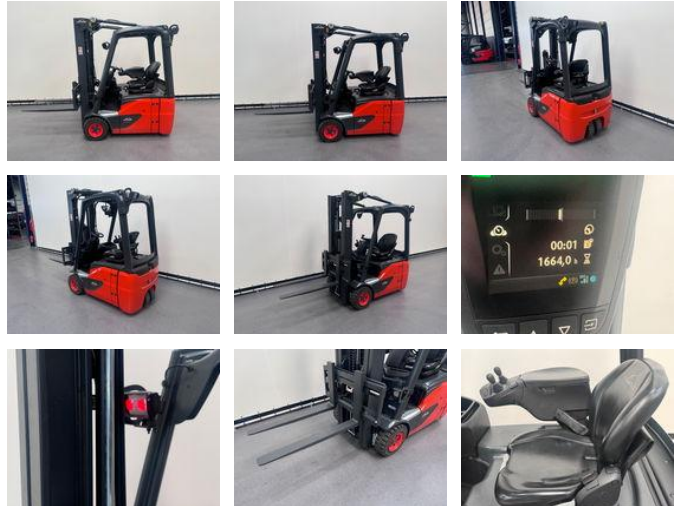

Linde 386 E 15-02

General features

Price	€ 16.950
Brand	Linde
Subcategory	Forklift
Construction year	2018
Hourmeter reading	1663
Condition	Used
General condition	Very good
Reference	7903

Characteristics

Cabin	Open
Lifting capacity	1.500kg
Lifting height	4.620mm
Mast type	Triplex
Clearance height	2.120mm

Linde 386 E 15-02

Accessories

-
-
-
-
-