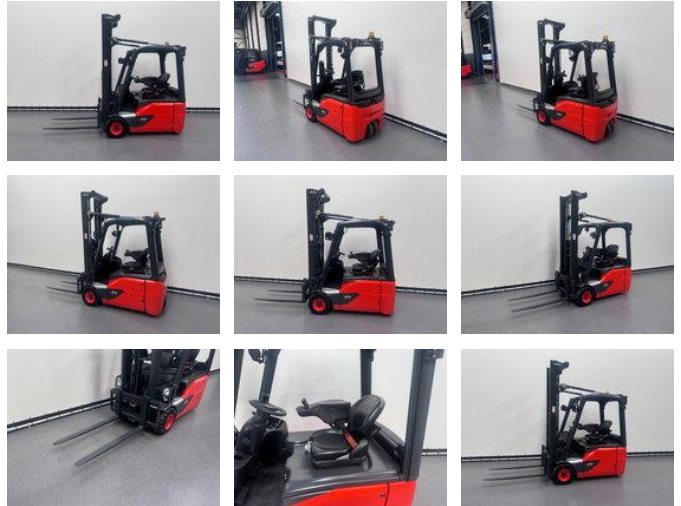

Linde 386 E 16-02

General features

Price	€ 14.500
Brand	Linde
Subcategory	Forklift
Construction year	2018
Hourmeter reading	2489
Condition	Used
General condition	Very good
Fuel	Electric
Reference	8572

Characteristics

Cabin	Open
Lifting capacity	1.600kg
Lifting height	4.040mm
Mast type	Duplex
Clearance height	2.570mm

Linde 386 E 16-02

Accessories

-
-
-
-
-
-
-