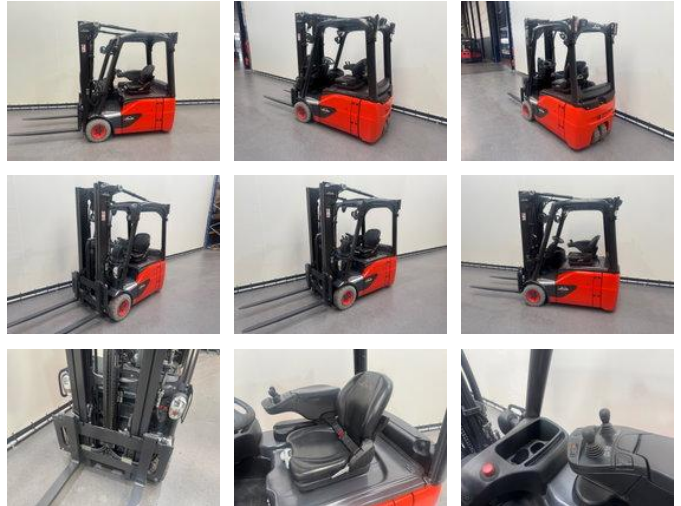

Linde 386 E 16-02

General characteristics

Price	€ 19.500
Brand	Linde
Subcategory	Forklift
Year of construction	2022
Hours displayed	1809
Condition	Used
General state	Very good
Fuel	Electric
Reference	9158

Properties

Cabin	Open
Max. lifting capacity	1.600kg
Lifting height	4.620mm
Mast type	Triplex
Clearance height	2.115mm

Linde 386 E 16-02

Accessories

-
- 2 pedal control
-
-
-
-
-
-