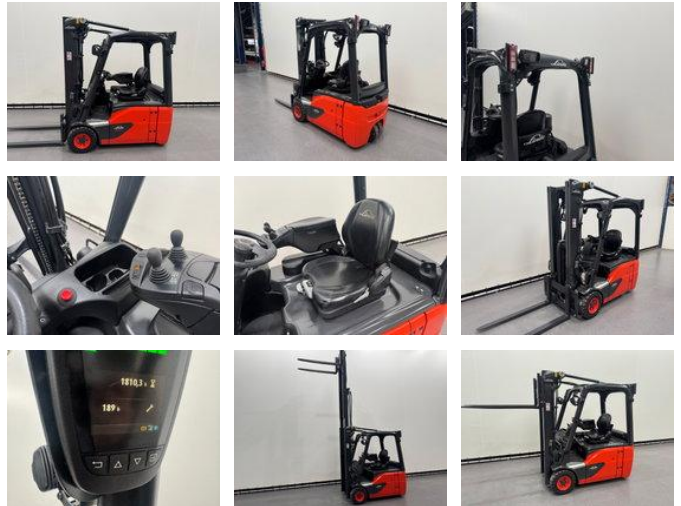

## Linde 386 E 16-02

### General features

Price	€ 19.500
Brand	Linde
Subcategory	Forklift
Construction year	2022
Hourmeter reading	1810
Condition	Used
General condition	Very good
Fuel	Electric

### Characteristics

Cabin	Open
Mast type	Triplex
Clearance height	2.120mm