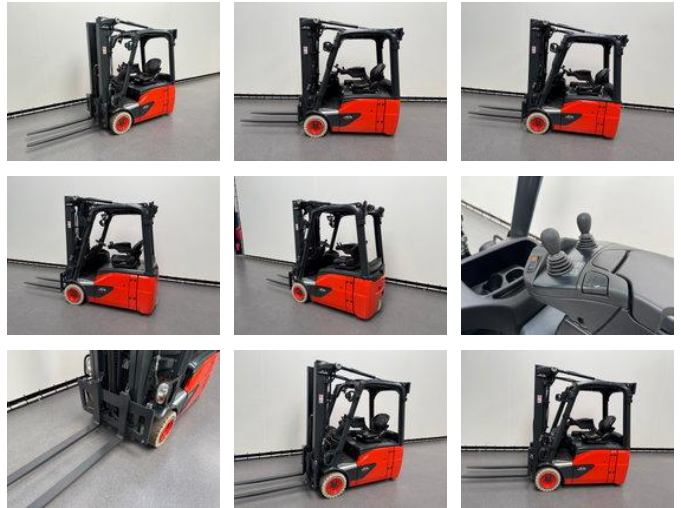

## Linde 386 E 16-02

### Characteristics

Cabin	Open
Lifting capacity	1.600kg
Lifting height	4.620mm
Mast type	Triplex
Clearance height	2.120mm