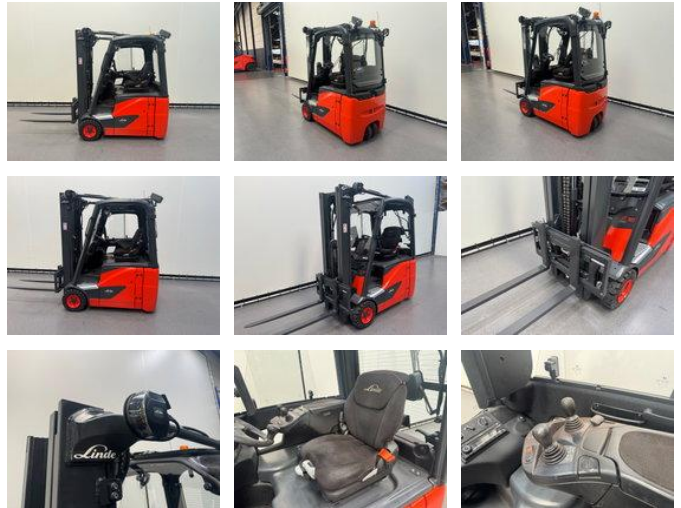

Linde 386 E 16 H-02

General characteristics

Price	€ 17.950
Brand	Linde
Subcategory	Forklift
Year of construction	2021
Hours displayed	6550
Condition	Used
General state	Very good
Fuel	Electric
Reference	9397

Properties

Cabin	Closed
Max. lifting capacity	1.600kg
Lifting height	4.920mm
Mast type	Triplex
Clearance height	2.250mm

Linde 386 E 16 H-02

Accessories

- Heater
- Overhead guard
-
-
-
-
-
-
-
-
-