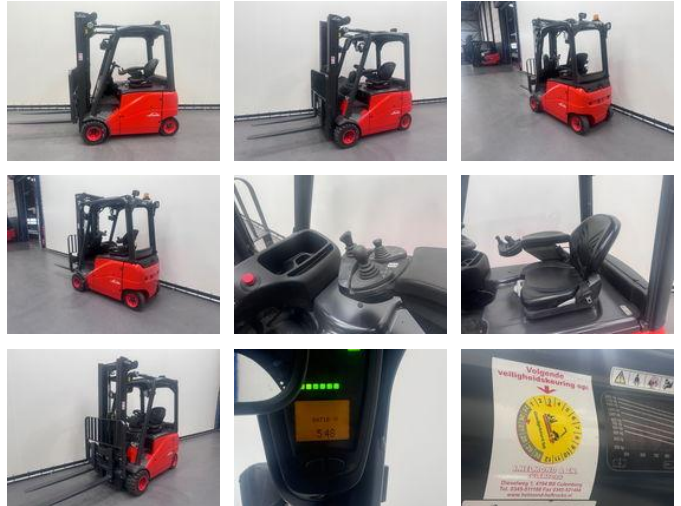

Linde 386 E 20 PH-01

General features

Price	€ 12.500
Brand	Linde
Subcategory	Forklift
Construction year	2007
Hourmeter reading	4710
Condition	Used
General condition	Good
Fuel	Electric
Reference	8403

Characteristics

Cabin	Open
Lifting capacity	2.000kg
Lifting height	5.220mm
Mast type	Triplex
Clearance height	2.315mm

Linde 386 E 20 PH-01

Accessories

-
-
-
-
-
-
-
-
-