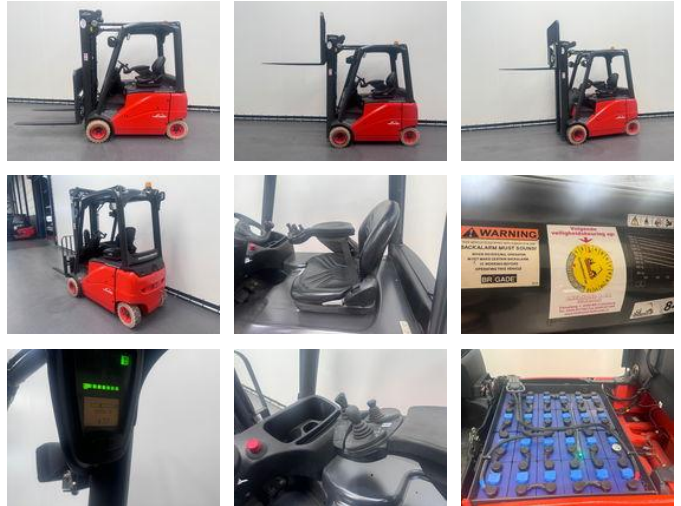

## Linde 386 E 20 PH-01

### General features

Price	€ 12.500
Brand	Linde
Subcategory	Forklift
Construction year	2009
Hourmeter reading	5231
Condition	Used
General condition	Good
Fuel	Electric
Reference	8442

### Characteristics

Cabin	Open
Lifting capacity	2.000kg
Lifting height	5.220mm
Mast type	Triplex
Clearance height	2.315mm