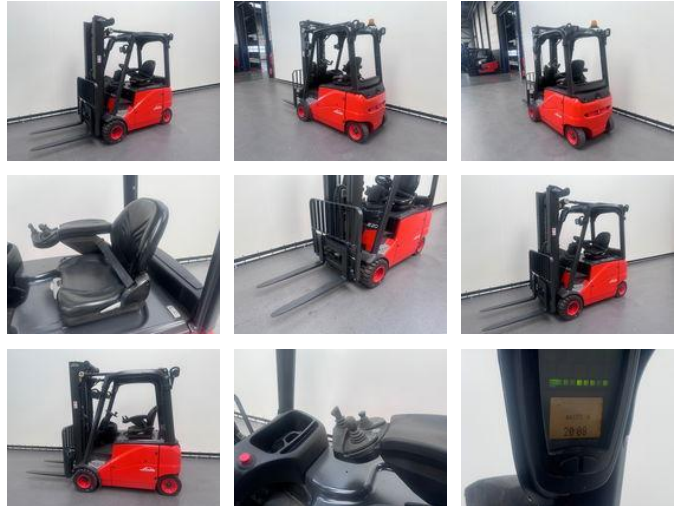

Linde 386 E 20 PH-01

General features

Price	€ 12.500
Brand	Linde
Subcategory	Forklift
Construction year	2007
Hourmeter reading	4173
Condition	Used
General condition	Good
Fuel	Electric
Reference	8411

Characteristics

Cabin	Open
Lifting capacity	2.000kg
Lifting height	5.220mm
Mast type	Triplex
Clearance height	2.315mm

Linde 386 E 20 PH-01

Accessories

-
-
-
-
-
-
-