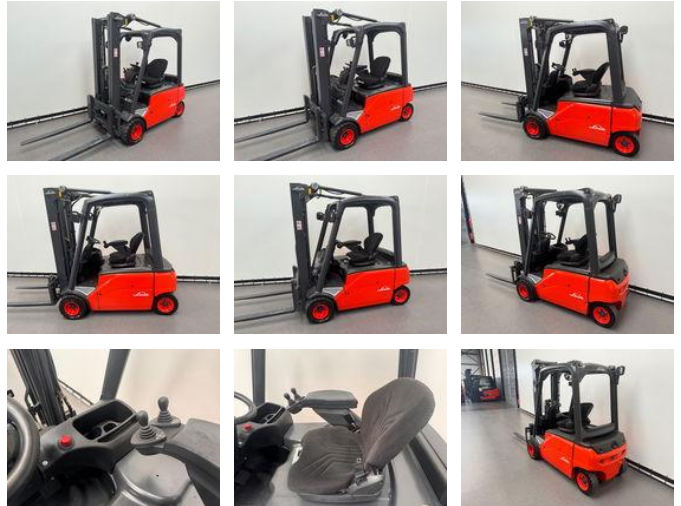

Linde 386 E 20 PL-01

General features

Price	€ 12.500
Brand	Linde
Subcategory	Forklift
Construction year	2008
Hourmeter reading	12383
Condition	Used
General condition	Good
Fuel	Electric
Reference	8373

Characteristics

Cabin	Open
Lifting capacity	2.000kg
Lifting height	4.620mm
Mast type	Triplex
Clearance height	2.130mm

Linde 386 E 20 PL-01

Accessories

-
-
-