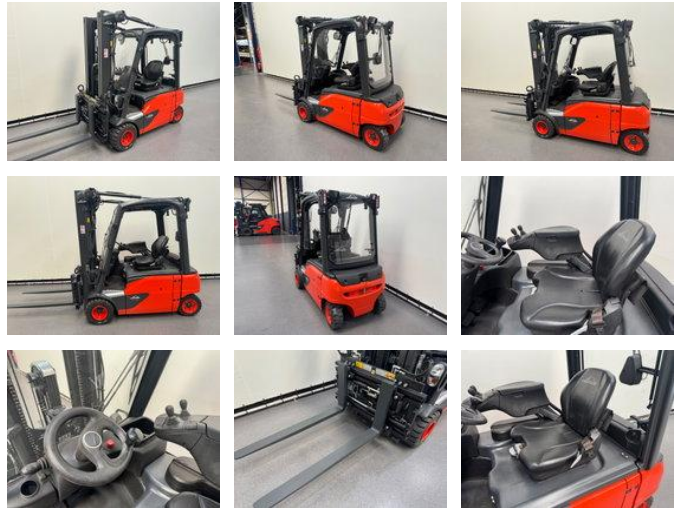

Linde 386 E 20 PL-02

General characteristics

Price	€ 19.750
Brand	Linde
Subcategory	Forklift
Year of construction	2019
Hours displayed	2925
Condition	Used
General state	Very good
Fuel	Electric
Reference	9395

Properties

Cabin	Half open
Max. lifting capacity	2.000kg
Lifting height	4.620mm
Mast type	Triplex
Clearance height	2.120mm

Linde 386 E 20 PL-02

Accessories

-
- 2 pedal control
-
-
-
-
-
-
-
-