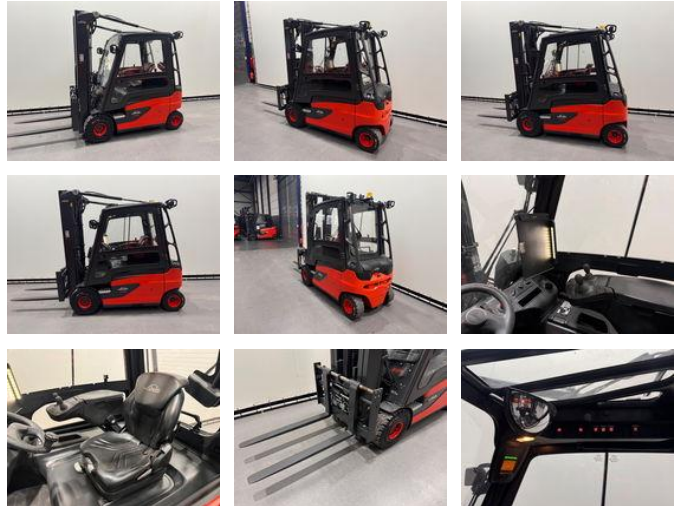

Linde 387 E 25 L-01

General features

Price	€ 19.500
Brand	Linde
Subcategory	Forklift
Construction year	2014
Hourmeter reading	7675
Condition	Used
General condition	Very good
Fuel	Electric
Reference	8452

Characteristics

Cabin	Closed
Lifting capacity	2.500kg
Lifting height	5.330mm
Mast type	Triplex
Clearance height	2.435mm