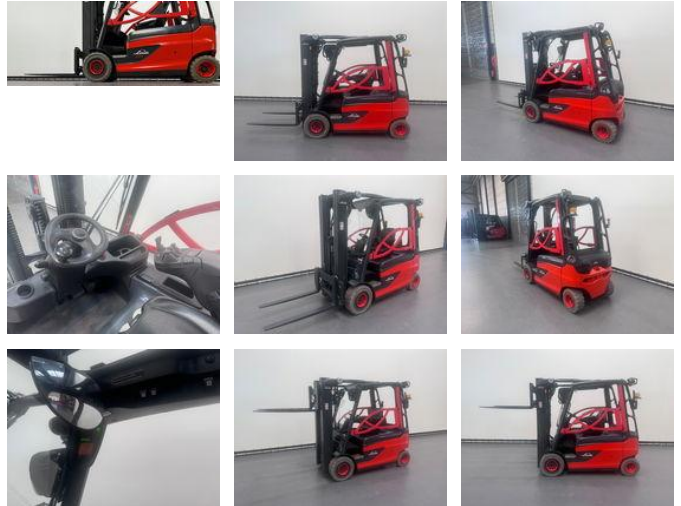

## Linde 387 E 25 L-01 Inclusief nieuwe accu

### General features

Price	€ 23.500
Brand	Linde
Subcategory	Forklift
Construction year	2017
Hourmeter reading	5432
Condition	Used
General condition	Very good
Fuel	Electric
Reference	8481

### Characteristics

Cabin	Half open
Lifting capacity	2.500kg
Lifting height	4.760mm
Mast type	Triplex
Clearance height	2.190mm