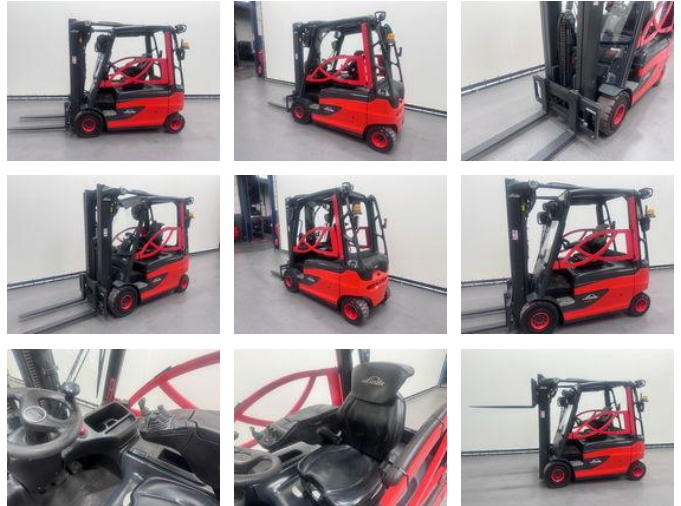

Linde 387 E 25 L-01 Inclusief nieuwe accu

General features

Price	€ 23.500
Brand	Linde
Subcategory	Forklift
Construction year	2017
Hourmeter reading	5399
Condition	Used
General condition	Very good
Fuel	Electric
Reference	8482

Characteristics

Cabin	Half open
Lifting capacity	2.500kg
Lifting height	4.760mm
Mast type	Triplex
Clearance height	2.190mm