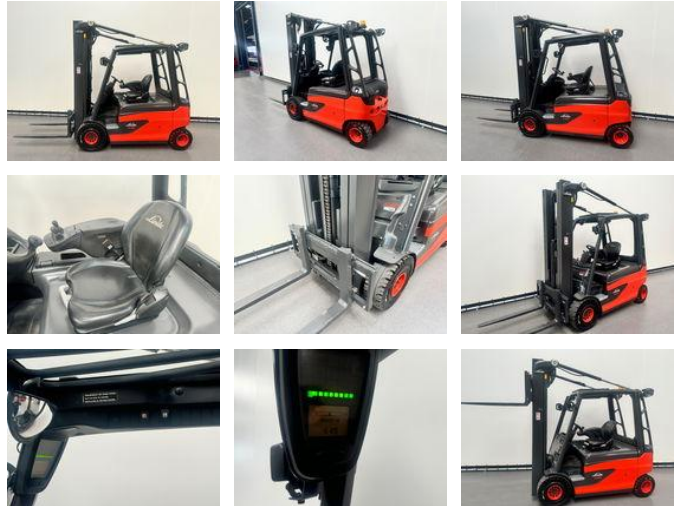

## Linde 387 E 25 L-01 inclusief nieuwe accu

### General features

Price	€ 21.950
Brand	Linde
Subcategory	Forklift
Construction year	2014
Hourmeter reading	6421
Condition	Used
General condition	Very good
Fuel	Electric
Reference	8446

### Characteristics

Cabin	Open
Lifting capacity	2.500kg
Lifting height	5.480mm
Mast type	Triplex
Clearance height	2.485mm

# Linde 387 E 25 L-01 inclusief nieuwe accu