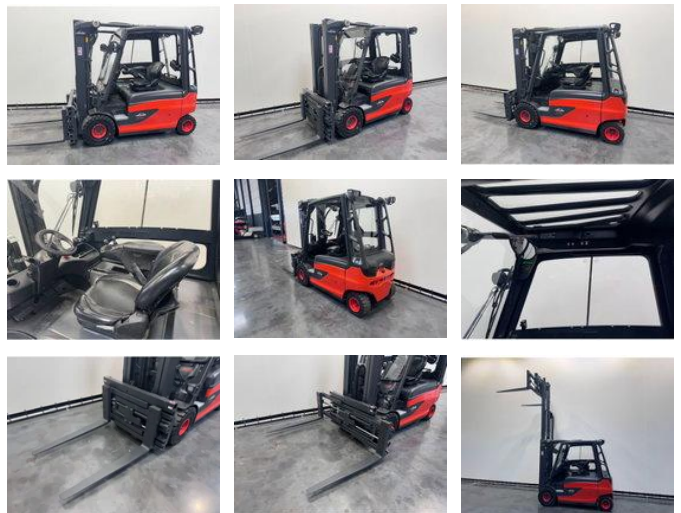

## Linde 387 E 25 L-01 inclusief nieuwe accu

### General characteristics

Price	€ 27.500
Brand	Linde
Subcategory	Forklift
Year of construction	2017
Hours displayed	5792
Condition	Used
General state	Very good
Fuel	Electric
Reference	7960

### Properties

Cabin	Half open
Max. lifting capacity	2.500kg
Lifting height	4.460mm
Mast type	Triplex
Clearance height	2.080mm

# Linde 387 E 25 L-01 inclusief nieuwe accu