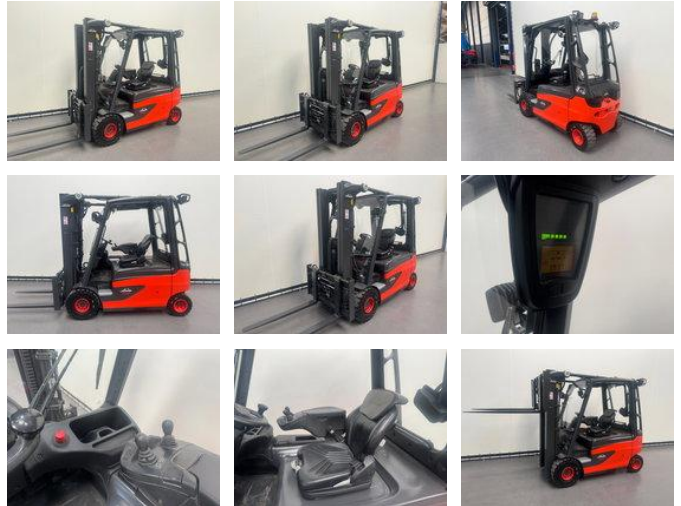

Linde 387 E 25 L-01. Inclusief nieuwe accu

General features

Price	€ 21.500
Brand	Linde
Subcategory	Forklift
Construction year	2015
Hourmeter reading	8747
Condition	Used
General condition	Very good
Fuel	Electric
Reference	9078

Characteristics

Lifting capacity	2.500kg
Lifting height	4.716mm
Mast type	Triplex
Clearance height	2.170mm

Linde 387 E 25 L-01. Inclusief nieuwe accu

Accessories

- 2 pedal control
-
-
-
-
-
-
-
-