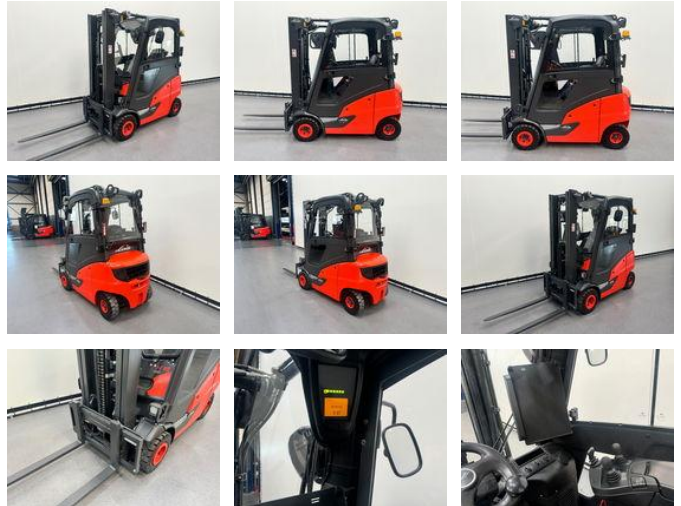

Linde 391 H 16 D-01

General features

Price	€ 17.500
Brand	Linde
Subcategory	Forklift
Construction year	2018
Hourmeter reading	1347
Condition	Used
General condition	Very good
Fuel	Diesel
Reference	8565

Characteristics

Cabin	Closed
Lifting capacity	1.600kg
Lifting height	4.620mm
Mast type	Triplex
Clearance height	2.130mm