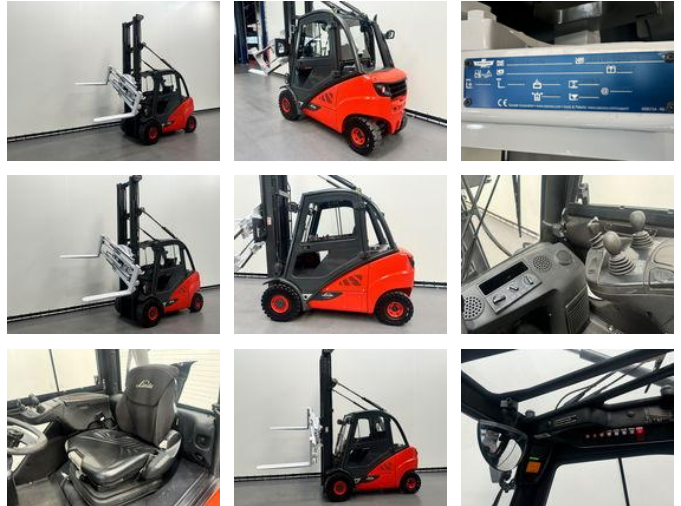

## Linde 393 H 25 D-02/600

### General features

Price	€ 19.500
Brand	Linde
Subcategory	Forklift
Construction year	2017
Hourmeter reading	7503
Condition	Used
General condition	Very good
Fuel	Diesel
Reference	8490

### Characteristics

Cabin	Closed
Lifting capacity	2.500kg
Lifting height	4.950mm
Mast type	Standard
Clearance height	3.145mm