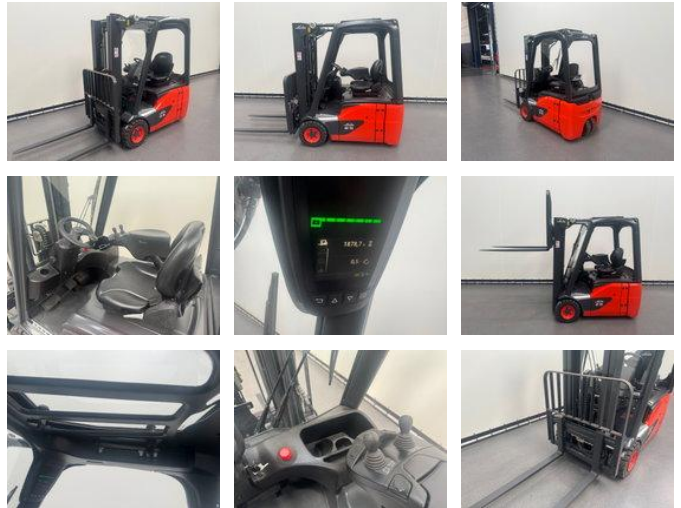

Linde 396 E 15-02

General characteristics

Price	€ 11.500
Brand	Linde
Subcategory	Forklift
Year of construction	2017
Hours displayed	1878
Condition	Used
General state	Very good
Fuel	Electric
Reference	9400

Properties

Cabin	Half open
Max. lifting capacity	1.500kg
Lifting height	4.100mm
Mast type	Triplex
Clearance height	1.980mm

Linde 396 E 15-02

Accessories

-
-
-
-