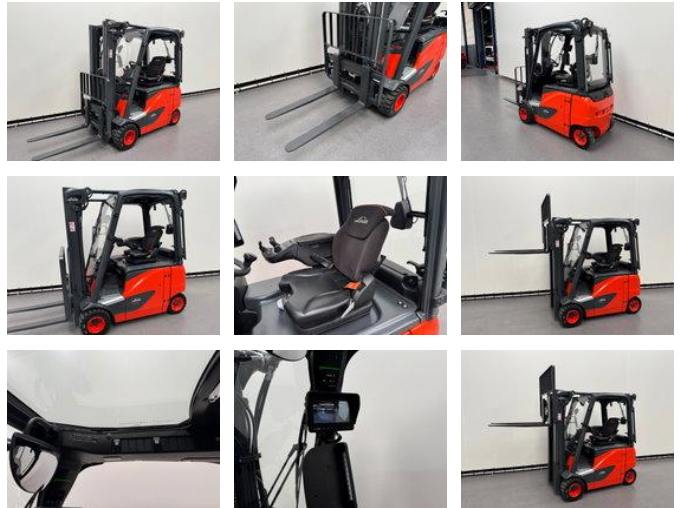

Linde E 20 PH-02

General characteristics

Price	€ 17.500
Brand	Linde
Subcategory	Forklift
Year of construction	2020
Hours displayed	6530
Condition	Used
General state	Very good
Fuel	Electric
Reference	9393

Properties

Cabin	Half open
Max. lifting capacity	2.000kg
Lifting height	4.620mm
Mast type	Triplex
Clearance height	2.120mm

Linde E 20 PH-02

Accessories

-
-
-
-
-
-
-
-
-