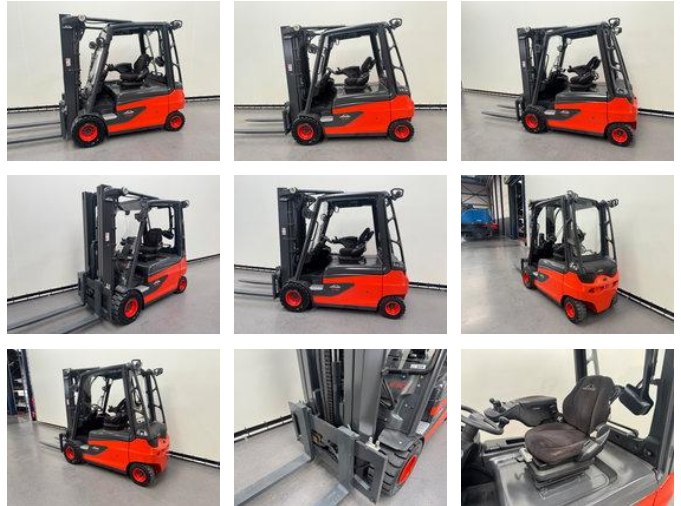

Linde E 30 L-01 inclusief nieuwe accu

General features

Price	€ 18.500
Brand	Linde
Subcategory	Forklift
Construction year	2014
Hourmeter reading	14432
Condition	Used
General condition	Very good
Fuel	Electric
Reference	9256

Characteristics

Cabin	Half open
Lifting capacity	3.000kg
Lifting height	4.830mm
Mast type	Triplex
Clearance height	2.240mm

Linde E 30 L-01 inclusief nieuwe accu

Accessories

-
-
-
-
-
-