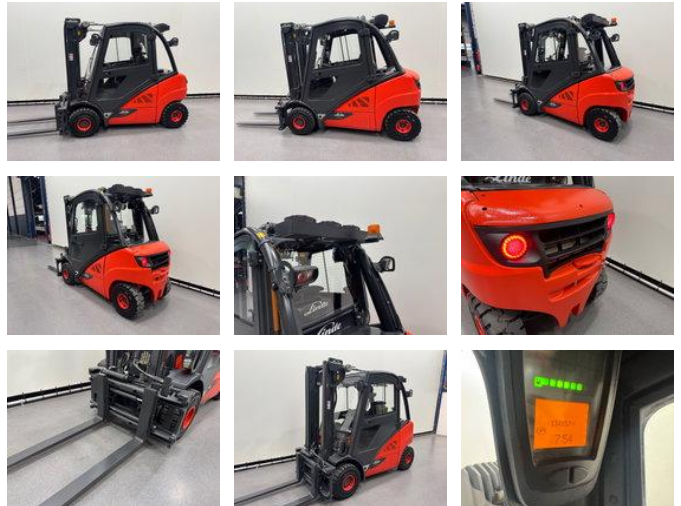

Linde H 25 D-02

General characteristics

Price	€ 16.500
Brand	Linde
Subcategory	Forklift
Year of construction	2017
Hours displayed	13415
Condition	Used
General state	Good
Fuel	Diesel
Reference	9340

Properties

Single weight	3.790kg
Max. lifting capacity	2.500kg
Lifting height	3.150mm
Mast type	Standard
Clearance height	2.145mm

Linde H 25 D-02

Accessories

- Spotlight front
- Spotlight rear
-
-
-
-
-
-
-
-