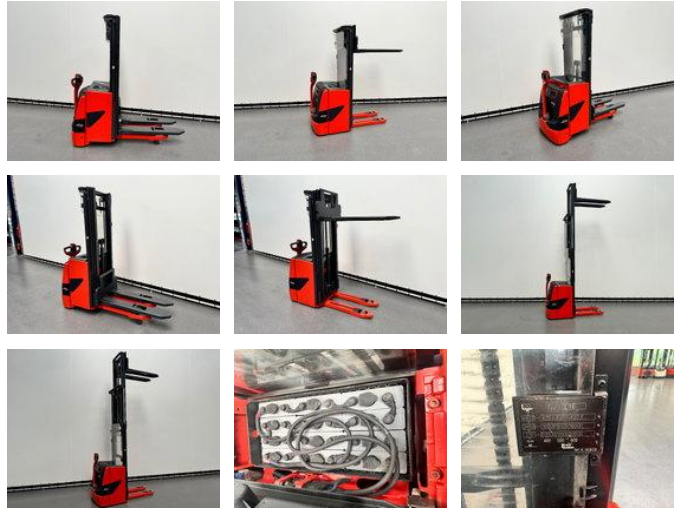

## Linde L 16 I

### General characteristics

Price	€ 7.750
Brand	Linde
Subcategory	Pallet stacker
Year of construction	2016
Hours displayed	482
Condition	Used
General state	Very good
Fuel	Electric
Reference	8830

### Properties

Load capacity	1.600kg
Max. lifting capacity	1.600kg
Lifting height	4.802mm

Linde L 16 I

Accessories

- 
- 
-