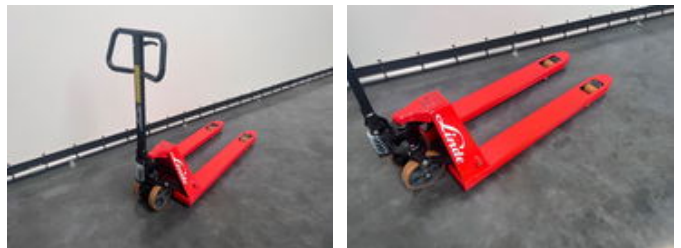

## Linde M25 NIEUW

### General features

Price	€ 595
Brand	Linde
Subcategory	Hand pallet truck
Hourmeter reading	1
Condition	Used
General condition	Very good
Reference	7282

### Characteristics

Load capacity	2.500kg
Lifting capacity	2.500kg

Linde M25 NIEUW

Accessories