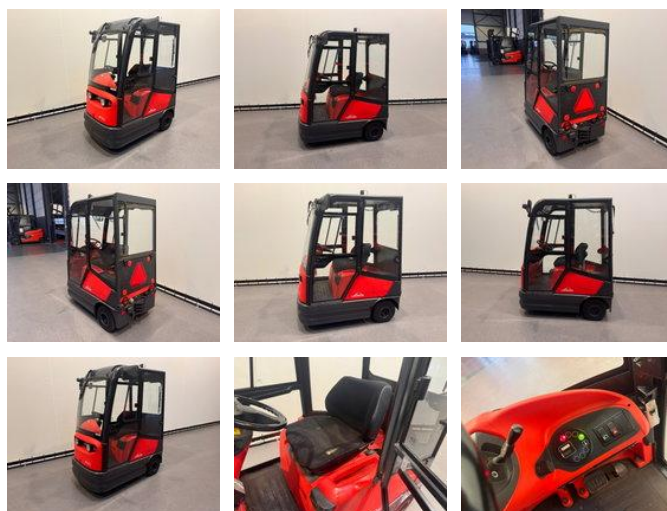

Linde P 60

General characteristics

Price	€ 3.950
Brand	Linde
Subcategory	Tow tractor
Year of construction	2014
Hours displayed	5532
Condition	Used
General state	Very good
Fuel	Electric
Reference	8401

Linde P 60