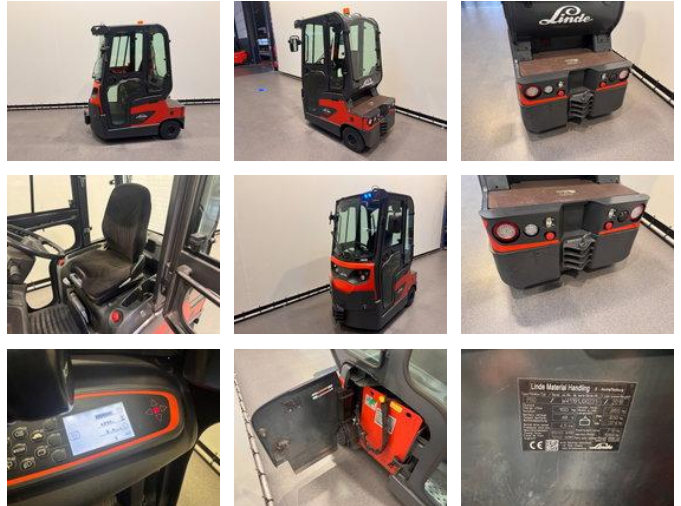

## Linde P 60

### General characteristics

Price	€ 9.500
Brand	Linde
Subcategory	Tow tractor
Year of construction	2018
Hours displayed	4000
Condition	Used
General state	Very good
Fuel	Electric
Reference	8275